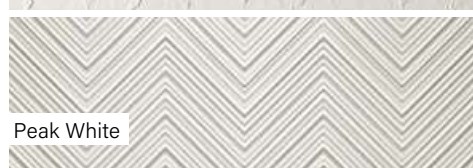

White

Bianco

Square White

Curve White

Line White

Diamante White

Canvas White

Flower White

Peak White