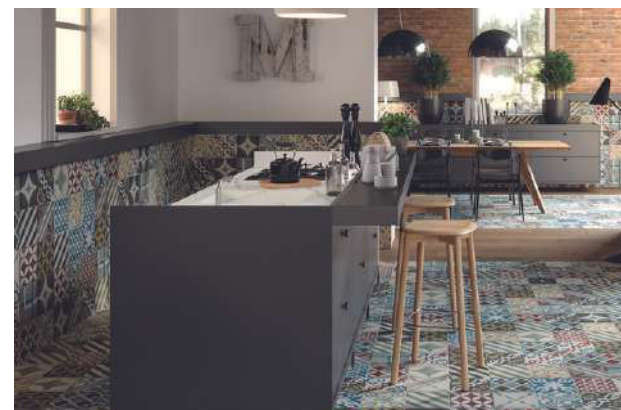

Atlas Concorde Venti Boost

20 x 20

Carpet 1 Cold	Carpet 1 Warm	Blue Carpet 1	Classic Carpet 1
Carpet 2 Cold	Carpet 2 Warm	Blue Carpet 2	Classic Carpet 2
Carpet 3 Cold	Carpet 3 Warm	Blue Carpet 3	Classic Carpet 3
Mix Cold	Mix Warm	Blue Mix	Classic Mix
Cold	Warm		

Alaplap | Padló

20x20   19 490 Ft/m²-től